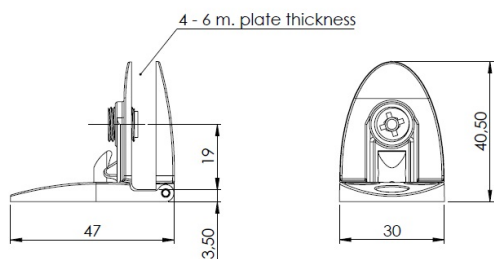

PRODUCT SHEET

Description:

Glass Door Hinge "Badge II", Centre, BLK, Universal, F/Inset Doors, F/Glass Thickness 4-6mm, 1 Zamak Screw W/PVC Tip,, Catch Made of ABS Plastic

Item number:

15.06.287-0

Units	Box	Carton	HS Code	Barcode
Pcs.	12	240	8302100090	 5704866492706

Screw recommendation:
Euro-screw Ø6,3mm.
CSK-screw Ø4,5mm.

SISO A/S

Mileparken 11
DK-2740 Skovlunde
Denmark
VAT: DK 24786013

Phone +45 45 830 900

www.siso.dk
siso@siso.dk

Danske Bank
Nytorv Branch
Copenhagen
SWIFT: DABADKKK