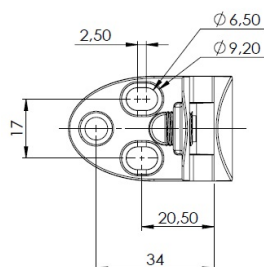

PRODUCT SHEET

Description:

Glass Door Hinge "Badge II", Centre, BLK, Universal, F/Inset Doors, F/Glass Thickness 4-6mm, 1 Zamak Screw W/PVC Tip,, Catch Made of ABS Plastic

Item number:

15.06.287-0

Units	Box	Carton	HS Code	Barcode
Pcs.	12	240	8302100090	 5704866492706

Screw recommendation:
Euro-screw Ø6,3mm.
CSK-screw Ø4,5mm.

SISO A/S

Mileparken 11
DK-2740 Skovlunde
Denmark
VAT: DK 24786013

Phone +45 45 830 900

www.siso.dk
siso@siso.dk

Danske Bank
Nytorv Branch
Copenhagen
SWIFT: DABADKKK